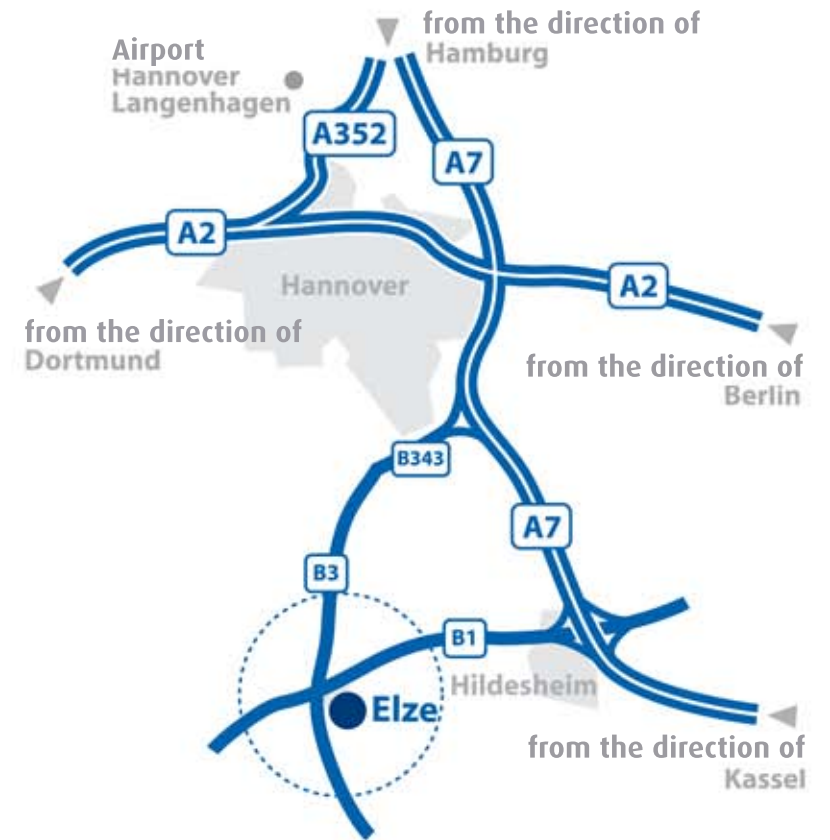

By train:

At the ICE station Hannover or Hildesheim change to the regional train to Elze.

At the station Elze turn left from Bahnhofstraße into Heinrich-Nagel-Straße (approx. 5 min walking distance)

By car:

From the north

At the roundabout turn into the direction "Zentrum/Bahnhof". After the traffic lights turn left into Bahnhofstraße, then right into Heinrich-Nagel-Straße.

From the south

Turn right from Hauptstraße into Bahnhofstraße, then turn right into Heinrich-Nagel-Straße.