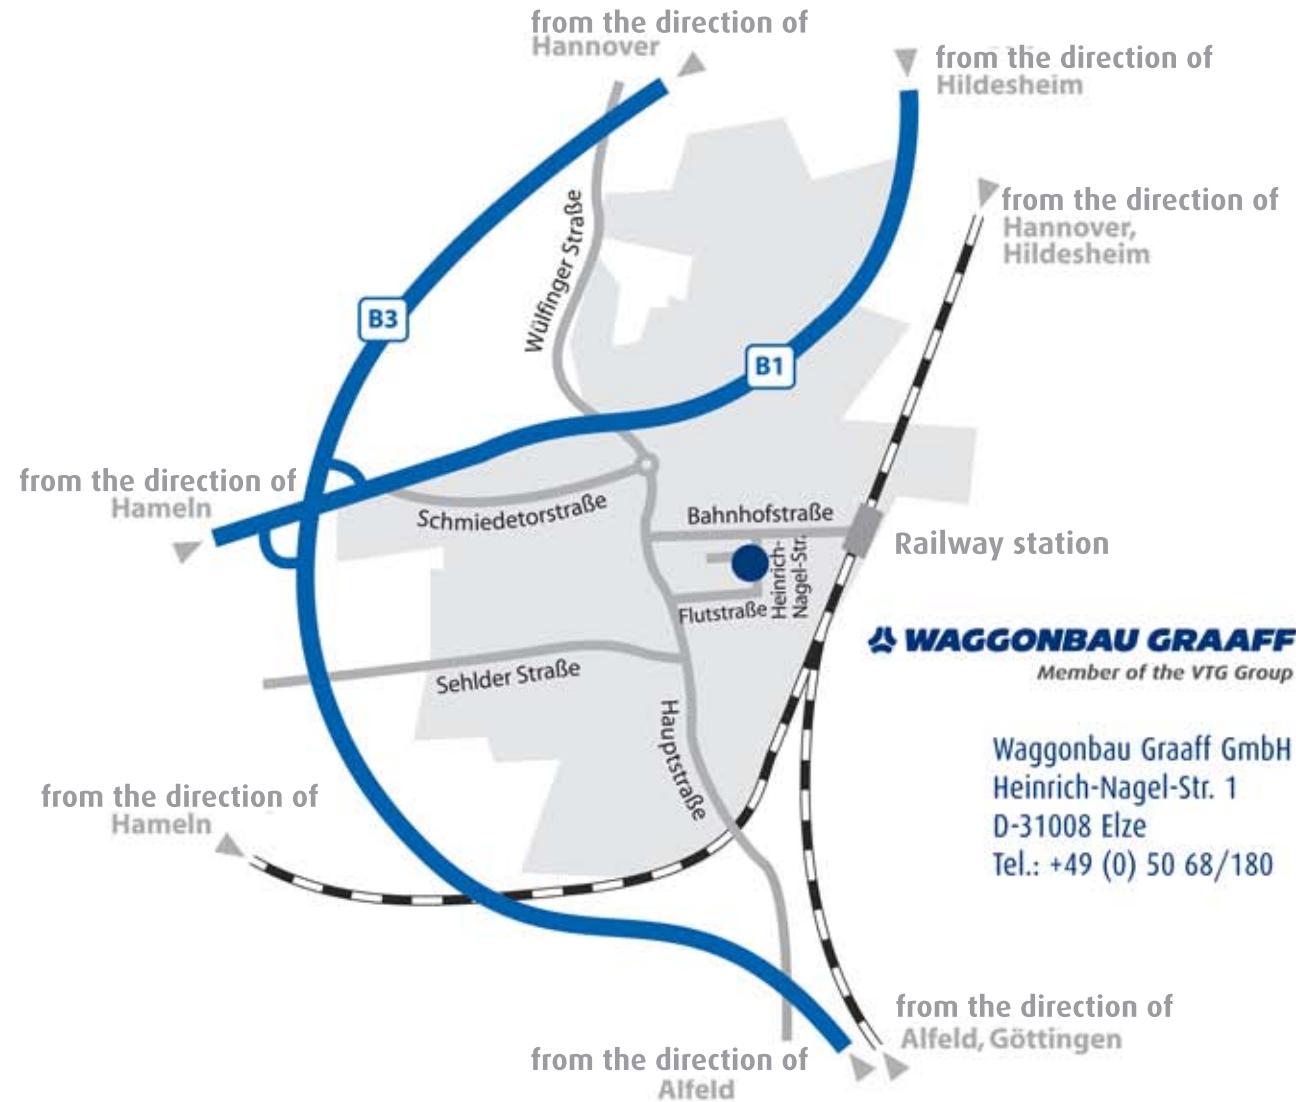

By train:

At the ICE station Hannover or Hildesheim change to the regional train to Elze.

At the station Elze turn left from Bahnhofstraße into Heinrich-Nagel-Straße (approx. 5 min walking distance)

By car:

From the north

At the roundabout turn into the direction "Zentrum/Bahnhof". After the traffic lights turn left into Bahnhofstraße, then right into Heinrich-Nagel-Straße.

From the south

Turn right from Hauptstraße into Bahnhofstraße, then turn right into Heinrich-Nagel-Straße.